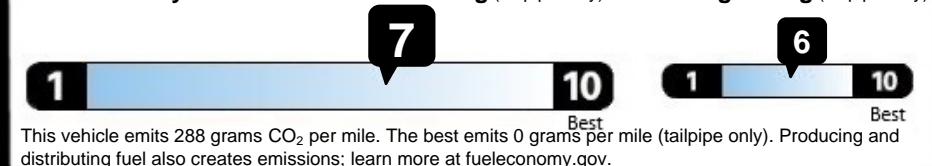

OPTIONAL EQUIPMENT AND OTHER ITEMS

Manufacturer's Suggested Retail Price **\$20,495.00**
Exterior Color: Crimson Red Pearl
Full Tank of Gas **INCLD**
Standard Option: 03

EPA DOT Fuel Economy and Environment

Gasoline Vehicle

Fuel Economy

31 MPG
combined city/hwy

28 MPG
city

36 MPG
highway

3.2 gallons per 100 miles

Small Wagons range from 24 to 119 MPG.
The best vehicle rates 136 MPGe.

You save
\$1,000
in fuel costs
over 5 years
compared to the
average new vehicle.

Annual fuel cost
\$1,300

Fuel Economy & Greenhouse Gas Rating (tailpipe only) Smog Rating (tailpipe only)

Actual results will vary for many reasons, including driving conditions and how you drive and maintain your vehicle. The average new vehicle gets 27 MPG and costs \$7,500 to fuel over 5 years. Cost estimates are based on 15,000 miles per year at \$2.70 per gallon. MPGe is miles per gallon equivalent. Vehicle emissions are a significant cause of climate change and smog.